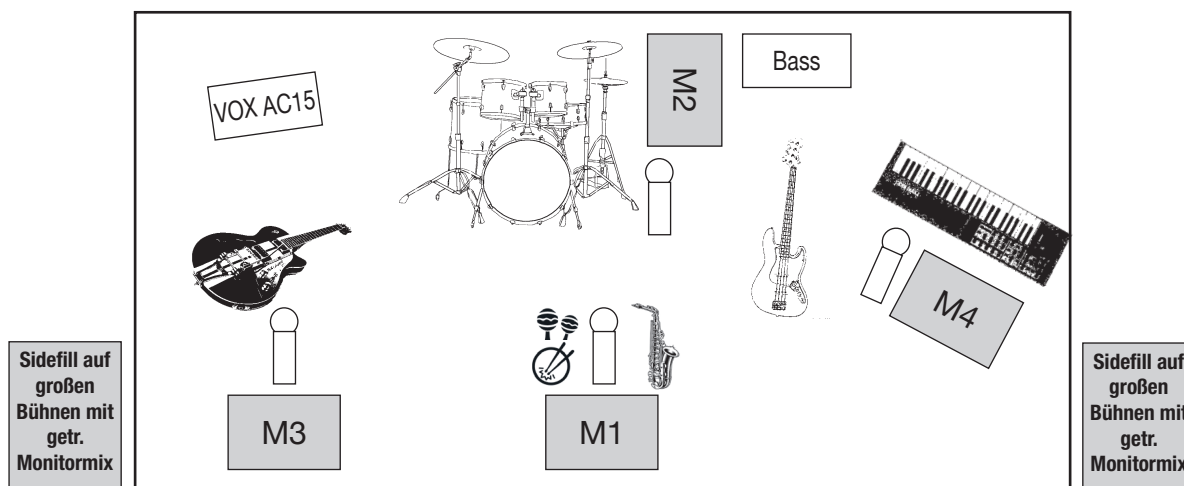

The Craic

Stage Plot

Pultbelegung

CH	INSTR	MIC
1	Kick	SM Beta 91
2	Snare	SM 57
3	Snare	SM 57
4	HiHat	AKG 391
5	Tom 1	Sennh. 521
6	Tom 2	Sennh. 521
7	Tom 3	Sennh. 521
8	Overhead	AKG 391
9	Overhead	AKG 391
10	Roland Drum Computer	Roland Drum Computer r
11	Roland Drum Computer	Roland Drum Computer l
12	Bass DI	XLR / DI
13	Electric Guitar	SM 57 am VOX AC15
14	Keyboard	Stereo Out r
15	Keyboard	Stereo Out l
16	Vocal	SM 58
17	Vocal	SM 58
18	Vocal	SM 58
19	Vocal	SM 58
20	Saxohopon	Shure MV7
21	Percussion	AKG 391